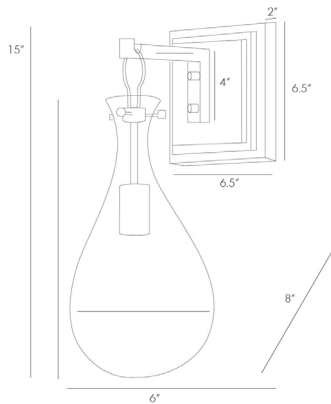

ARTERIOS

SABINE SCONCE

49984

H: 15 IN, W: 6 IN, D: 8 IN

Polished Nickel, Clear Glass

Contract Suitable As Is

The clear teardrop glass shade houses the bulb of your choice as it is suspended from a square polished nickel back plate. Mount multiples down a hallway to create drama. Coordinates with similar table lamp (49935) and floor lamp (79935). Shown with small clear tubular bulb. Damp-rated, although limited covered outdoor conditions may affect finish.

APPEARANCE

Material	Glass, Steel
Material Type	Plated
Finish	Clear, Polished Nickel
Top Coat/Sealant	true

DIMENSIONS

Arm	3.25 IN
Backplate	H: 4 IN, W: 1 IN, D: 5 IN
Mount	H: 6.5 IN, W: 6.5 IN, D: 2 IN

WIRING

Rating	Damp
Cord	1 FT, Clear/Silver, SVT
Socket	1, Type B--E12 Other
Photographed Bulb	Small Clear Tubular Bulb
Maximum Watt	25
Voltage	110-120 V

CERTIFICATIONS

Cerifications	Mexico United States, Canada
---------------	---------------------------------

COMPLIANCY

UL/ETL	Yes
RoHS	true

SHIPPING

Product Weight	2 LBS
Gross Weight 1	3.35 LBS
Shipping Box 1	H: 9 IN, L: 15 IN, W: 11 IN

ADDITIONAL INFO

Features	Assembly Required
----------	-------------------

CONTRACT